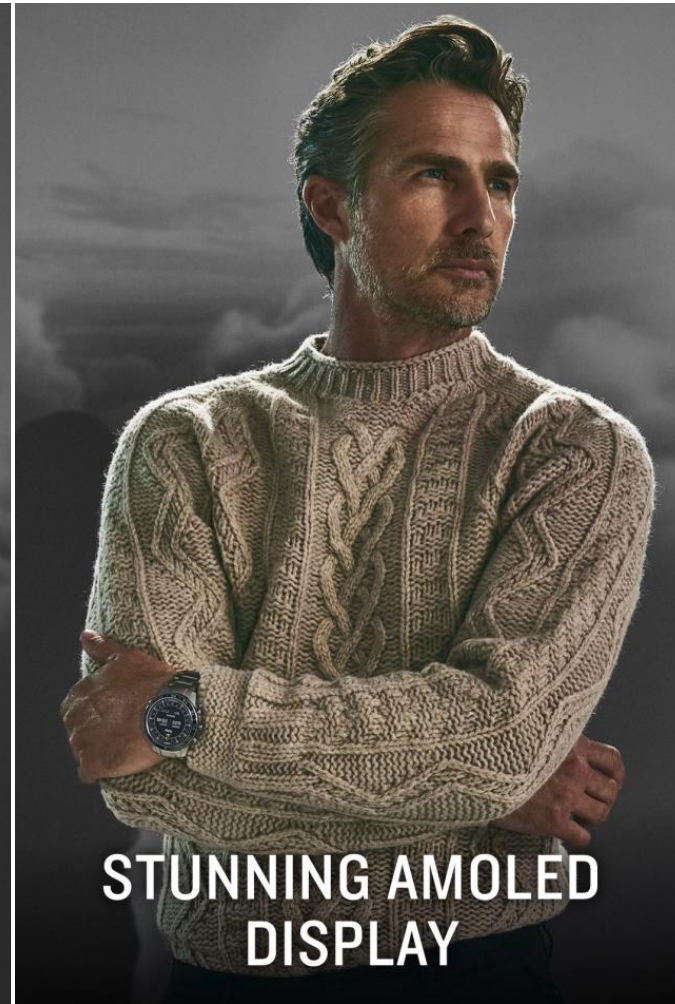

WIMBLEY

MANAGEMENT

Ariel Howard

Height : 6'1" | Waist : 32" | Inseam : 32" | Collar : 15.5" | Suit : R length / 40" us | Shoe : 10 us | Eyes : Blue | Hair : Brown