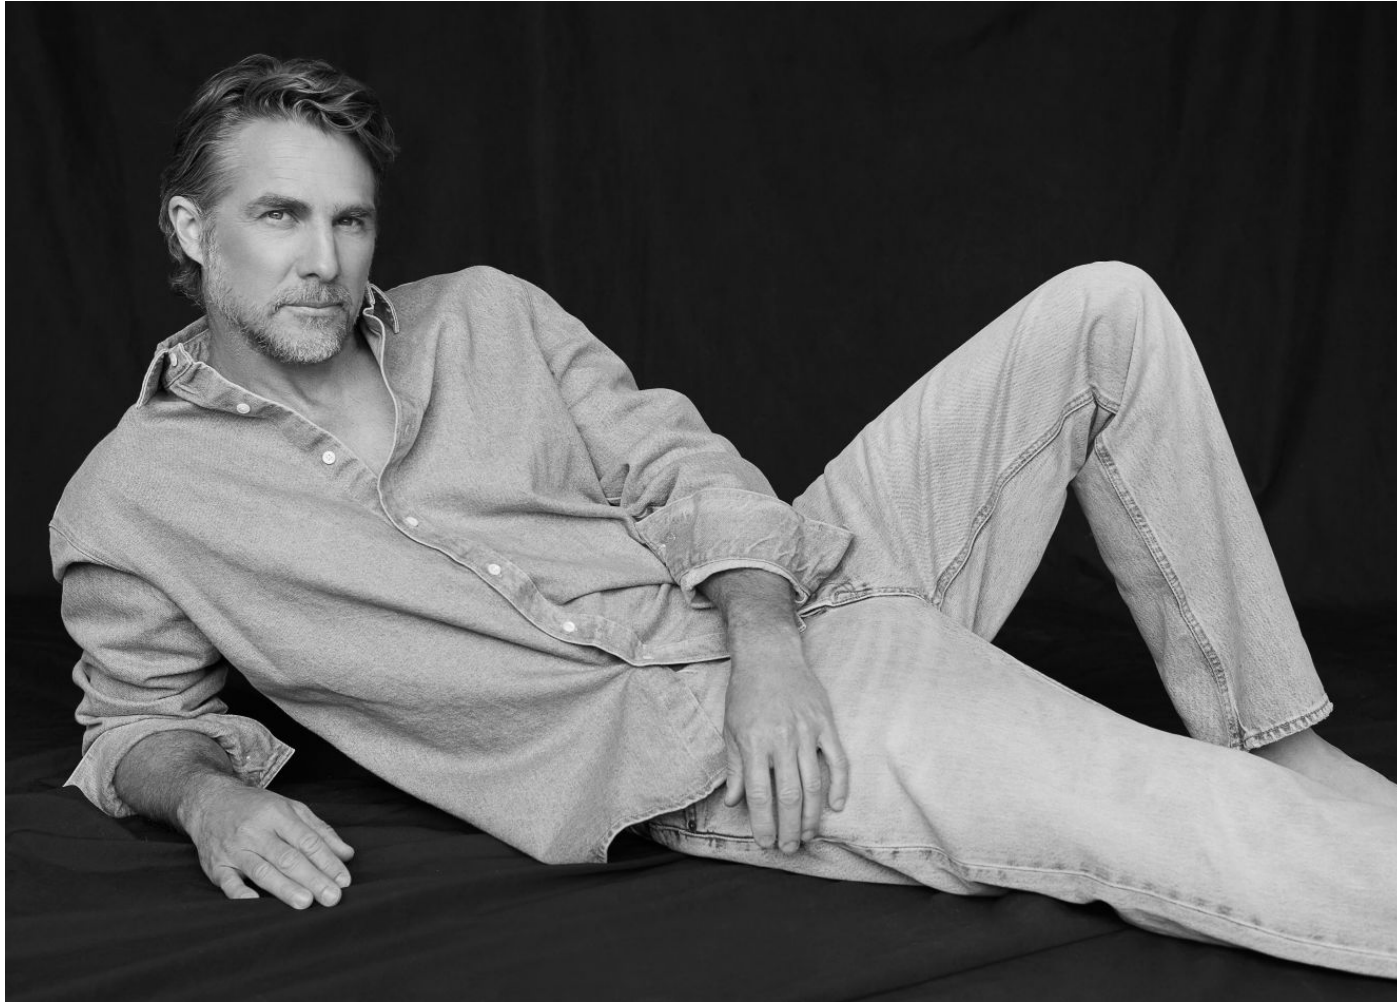

Ariel Howard

WIMBLEY

MANAGEMENT

Ariel Howard

Height : 6'1" | Waist : 32" | Inseam : 32" | Collar : 15.5" | Suit : R length / 40" us | Shoe : 10 us | Eyes : Blue | Hair : Brown