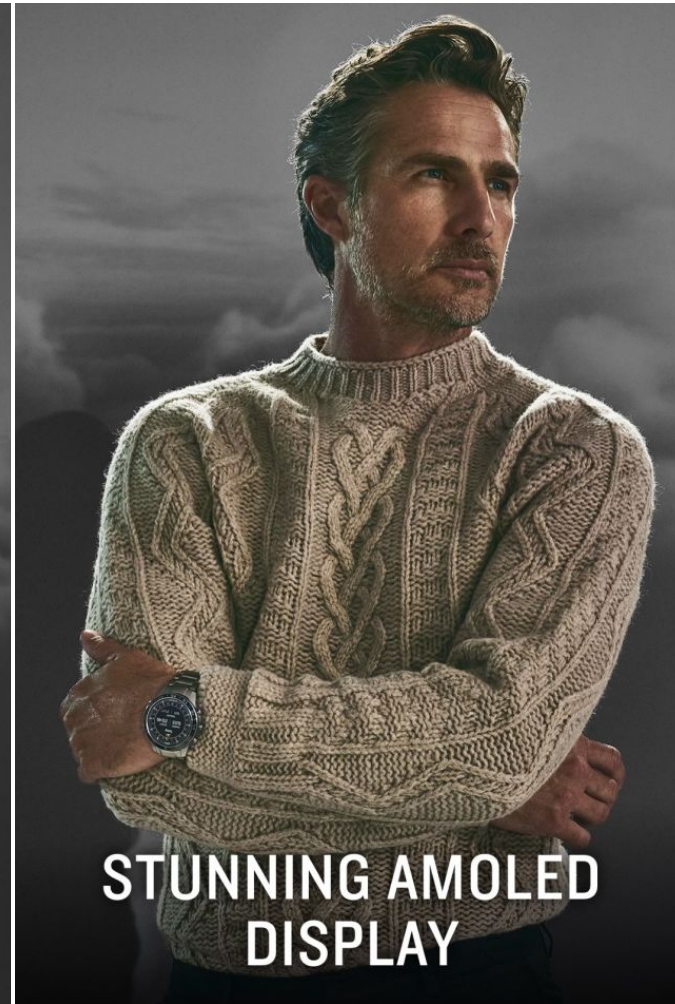

WIMBLEY

MANAGEMENT

Ariel Howard

Height : 6'1" | Waist : 32" | Inseam : 32" | Collar : 15.5" | Suit : R length / 40" us | Shoe : 10 us | Eyes : Blue | Hair : Brown