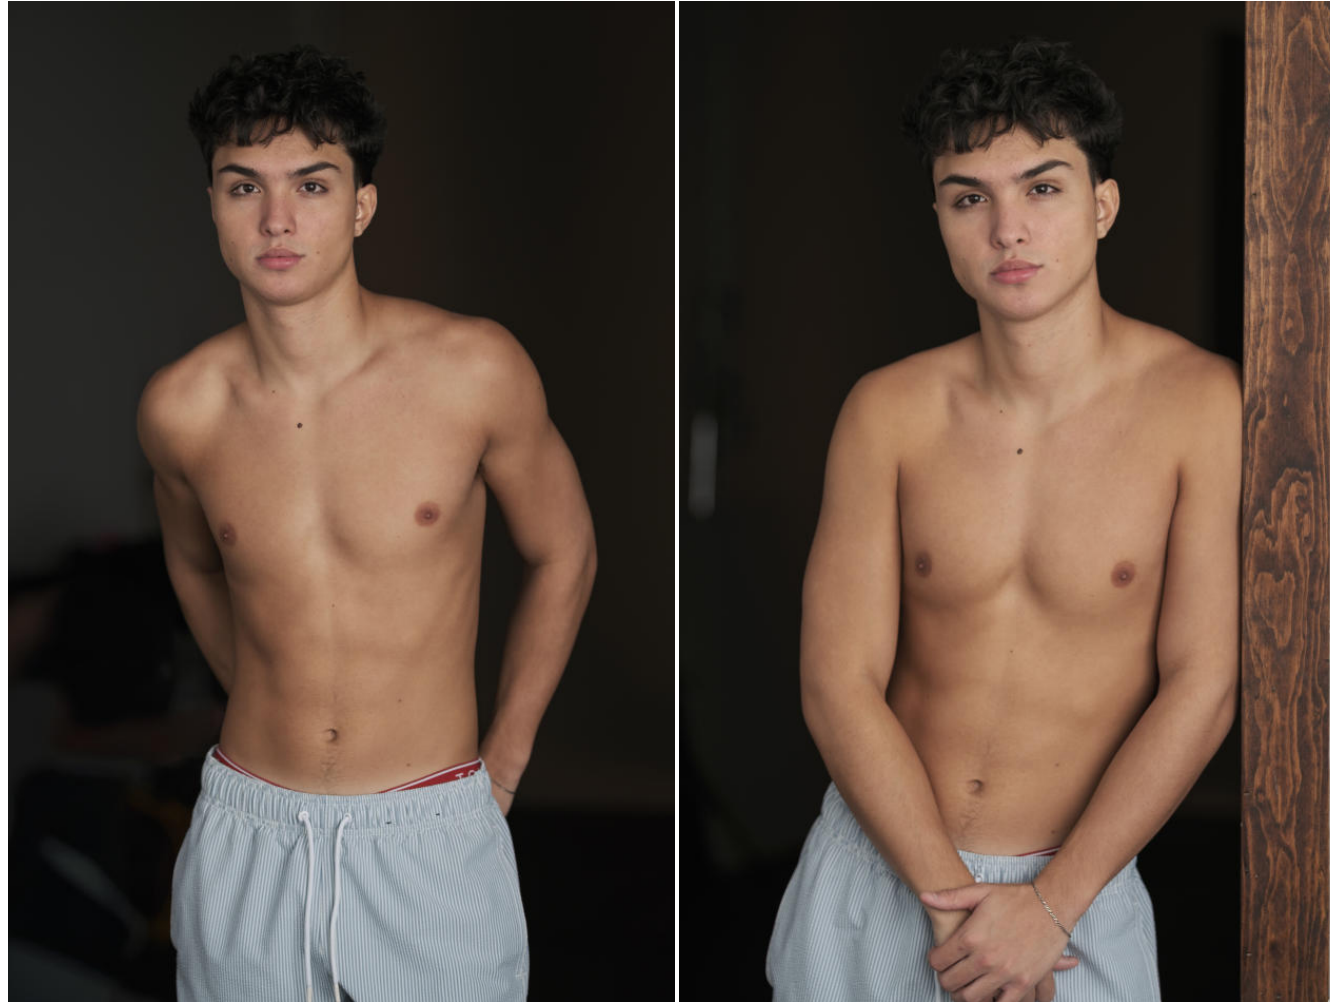

# WIMBLEY

MANAGEMENT

Jacob Cervantes

Height : 5'11" | Chest : 38" | Waist : 31" | Collar : 15" | Shoe : 10.5 us | Eyes : Brown | Hair : Black