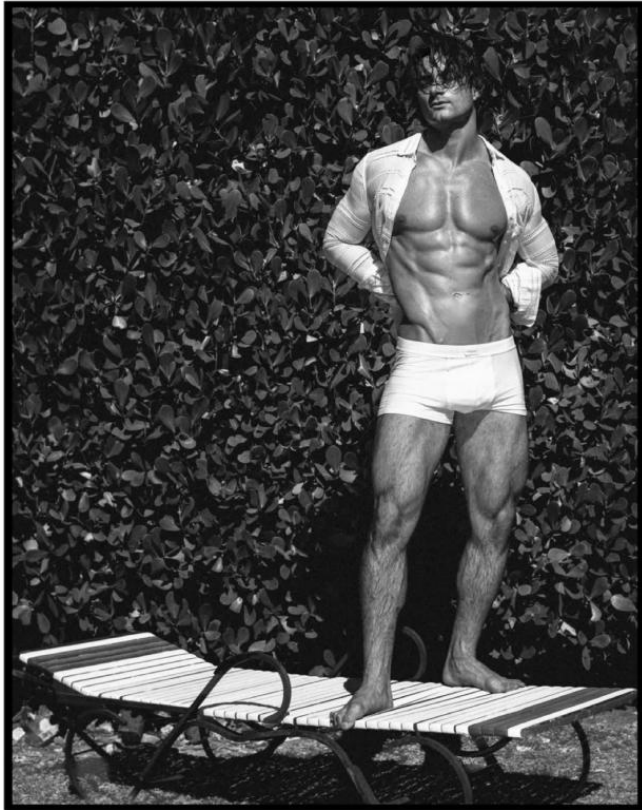

# WIMBLEY

MANAGEMENT

Patrick Callahan

Height : 6'2" | Waist : 32" | Inseam : 32" | Collar : 15" | Shoe : 12 us | Eyes : Blue/Green | Hair : Brown