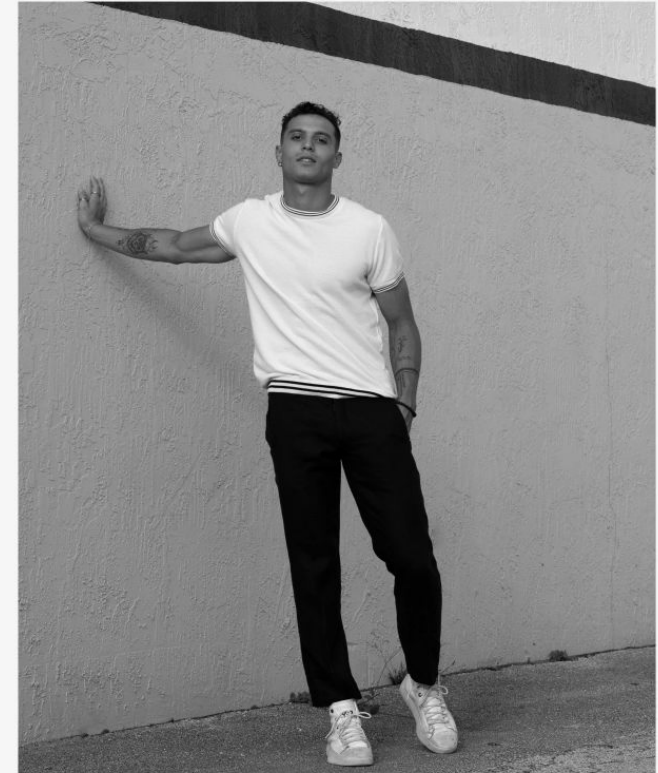

WIMBLEY

MANAGEMENT

Rayan Alami

Height : 6'0" | Waist : 31" | Inseam : 32" | Collar : 16.5" | Suit : R length / 36" us | Shoe : 10.5 us | Eyes : Brown | Hair : Brown

WIMBLEY

MANAGEMENT

Rayan Alami

Height : 6'0" | Waist : 31" | Inseam : 32" | Collar : 16.5" | Suit : R length / 36" us | Shoe : 10.5 us | Eyes : Brown | Hair : Brown

WIMBLEY

MANAGEMENT

Rayan Alami

Height : 6'0" | Waist : 31" | Inseam : 32" | Collar : 16.5" | Suit : R length / 36" us | Shoe : 10.5 us | Eyes : Brown | Hair : Brown

WIMBLEY

MANAGEMENT

MR. WARBURTON

RAYAN ALAMI @rayanalami1 / Wimbley Management
Jeans by John Elliott / Underwear by Calvin Klein

MR. WARBURTON

*Jeans by John Elliott
Underwear by Calvin Klein*

Rayan Alami

Height : 6'0" | Waist : 31" | Inseam : 32" | Collar : 16.5" | Suit : R length / 36" us | Shoe : 10.5 us | Eyes : Brown | Hair : Brown