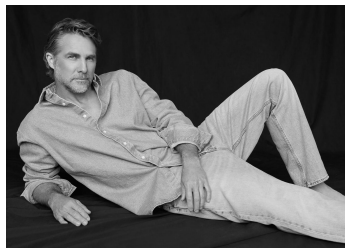

WIMBLEY

MANAGEMENT

Ariel Howard

Height : 6'1" | Waist : 32" | Inseam : 32" | Collar : 15.5" | Suit : R length / 40" us | Shoe : 10 us | Eyes : Blue | Hair : Brown

WIMBLEY

MANAGEMENT

Ariel Howard

Height : 6'1" | Waist : 32" | Inseam : 32" | Collar : 15.5" | Suit : R length / 40" us | Shoe : 10 us | Eyes : Blue | Hair : Brown