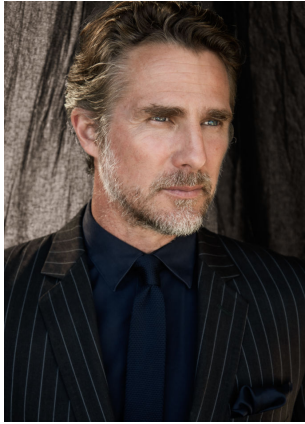

WIMBLEY

MANAGEMENT

Ariel Howard

Height : 6'1" | Waist : 32" | Inseam : 32" | Collar : 15.5" | Suit : R length / 40" us | Shoe : 10 us | Eyes : Blue | Hair : Brown

WIMBLEY

MANAGEMENT

Ariel Howard

Height : 6'1" | Waist : 32" | Inseam : 32" | Collar : 15.5" | Suit : R length / 40" us | Shoe : 10 us | Eyes : Blue | Hair : Brown