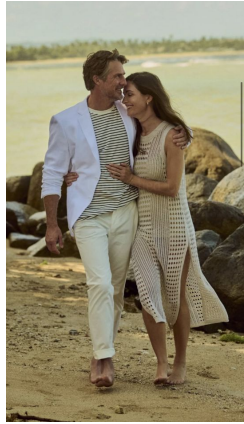

WIMBLEY

MANAGEMENT

Ariel Howard

Height : 6'1" | Waist : 32" | Inseam : 32" | Collar : 15.5" | Suit : R length / 40" us | Shoe : 10 us | Eyes : Blue | Hair : Brown

WIMBLEY

MANAGEMENT

Ariel Howard

Height : 6'1" | Waist : 32" | Inseam : 32" | Collar : 15.5" | Suit : R length / 40" us | Shoe : 10 us | Eyes : Blue | Hair : Brown