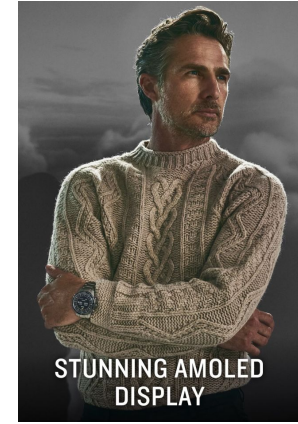

WIMBLEY

MANAGEMENT

Ariel Howard

Height : 6'1" | Waist : 32" | Inseam : 32" | Collar : 15.5" | Suit : R length / 40" us | Shoe : 10 us | Eyes : Blue | Hair : Brown

WIMBLEY

MANAGEMENT

Ariel Howard

Height : 6'1" | Waist : 32" | Inseam : 32" | Collar : 15.5" | Suit : R length / 40" us | Shoe : 10 us | Eyes : Blue | Hair : Brown