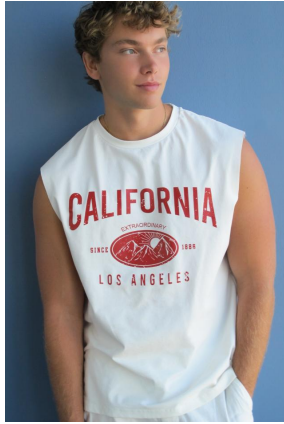

# WIMBLEY

MANAGEMENT

Cade Chalk

Height : 6'1" | Waist : 32" | Inseam : 33" | Shoe : 11 us | Eyes : Blue | Hair : Brown