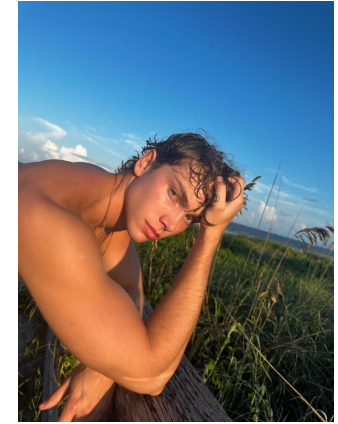

# WIMBLEY

MANAGEMENT

Cade Chalk

Height : 6'1" | Waist : 32" | Inseam : 33" | Shoe : 11 us | Eyes : Blue | Hair : Brown