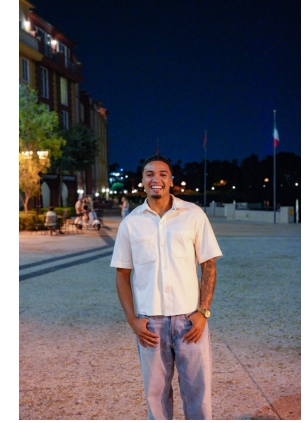

# WIMBLEY

MANAGEMENT

Carlos Carrion

Height : 5'11" | Waist : 30" | Shoe : 10.5 us | Eyes : Brown | Hair : Black

# WIMBLEY

MANAGEMENT

**Carlos Carrion**

**Height : 5'11" | Waist : 30" | Shoe : 10.5 us | Eyes : Brown | Hair : Black**