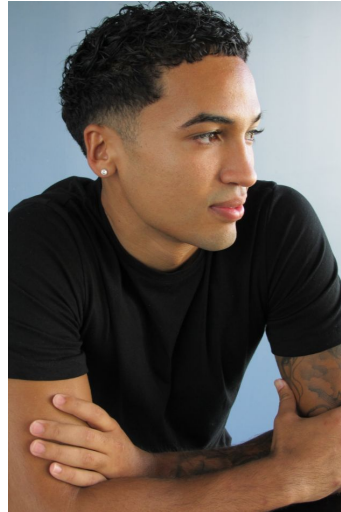

# WIMBLEY

MANAGEMENT

Carlos Carrion

Height : 5'11" | Waist : 30" | Shoe : 10.5 us | Eyes : Brown | Hair : Black

# WIMBLEY

MANAGEMENT

**Carlos Carrion**

**Height : 5'11" | Waist : 30" | Shoe : 10.5 us | Eyes : Brown | Hair : Black**