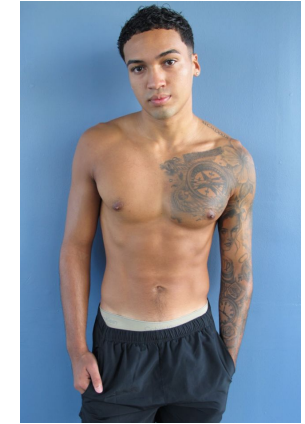

# WIMBLEY

MANAGEMENT

Carlos Carrion

Height : 5'11" | Waist : 30" | Shoe : 10.5 us | Eyes : Brown | Hair : Black

# WIMBLEY

MANAGEMENT

**Carlos Carrion**

**Height : 5'11" | Waist : 30" | Shoe : 10.5 us | Eyes : Brown | Hair : Black**