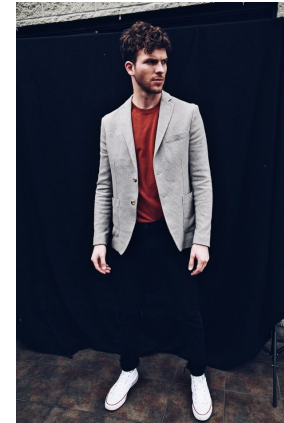

WIMBLEY

MANAGEMENT

Conner Koberg

Height : 6'2" | Waist : 32" | Inseam : 32" | Suit : R length / 40" us | Shoe : 11 us | Eyes : Hazel | Hair : Light Brown

WIMBLEY

MANAGEMENT

Conner Koberg

Height : 6'2" | Waist : 32" | Inseam : 32" | Suit : R length / 40" us | Shoe : 11 us | Eyes : Hazel | Hair : Light Brown