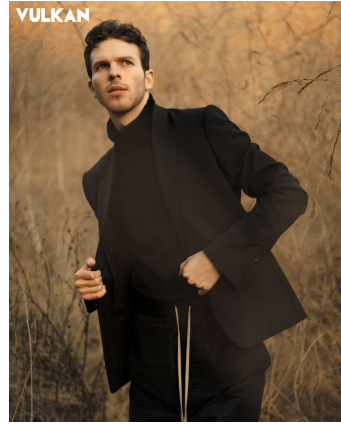

WIMBLEY

MANAGEMENT

Conner Koberg

Height : 6'2" | Waist : 32" | Inseam : 32" | Suit : R length / 40" us | Shoe : 11 us | Eyes : Hazel | Hair : Light Brown

WIMBLEY

MANAGEMENT

Conner Koberg

Height : 6'2" | Waist : 32" | Inseam : 32" | Suit : R length / 40" us | Shoe : 11 us | Eyes : Hazel | Hair : Light Brown