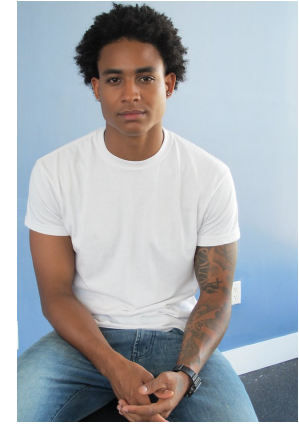

WIMBLEY

MANAGEMENT

Cortez Davis

Height : 5'11" | Waist : 32" | Inseam : 32" | Shoe : 9.5 us | Eyes : Brown | Hair : Black

WIMBLEY

MANAGEMENT

Cortez Davis

Height : 5'11" | Waist : 32" | Inseam : 32" | Shoe : 9.5 us | Eyes : Brown | Hair : Black