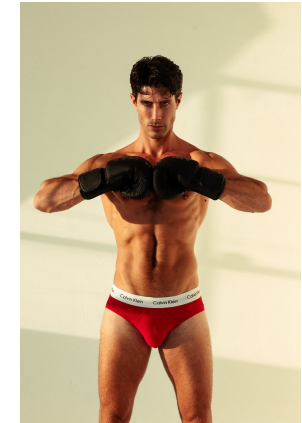

WIMBLEY

MANAGEMENT

Fabio Schiavone

Height : 6'1" | Chest : 39" | Waist : 31" | Shoe : 10.5 us | Eyes : Blue | Hair : Black

WIMBLEY

MANAGEMENT

Fabio Schiavone

Height : 6'1" | Chest : 39" | Waist : 31" | Shoe : 10.5 us | Eyes : Blue | Hair : Black