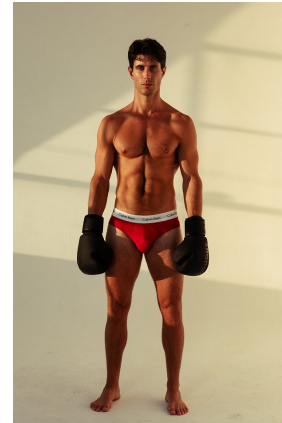

WIMBLEY

MANAGEMENT

Fabio Schiavone

Height : 6'1" | Chest : 39" | Waist : 31" | Shoe : 10.5 us | Eyes : Blue | Hair : Black

WIMBLEY

MANAGEMENT

Fabio Schiavone

Height : 6'1" | Chest : 39" | Waist : 31" | Shoe : 10.5 us | Eyes : Blue | Hair : Black