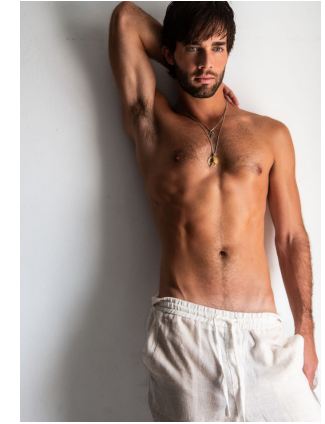

WIMBLEY

MANAGEMENT

Ivan Morales-Bello

Height : 6'0" | Waist : 29" | Inseam : 32" | Collar : 14.5" | Suit : 38" us | Shoe : 10.5 us | Eyes : Green | Hair : Brown

WIMBLEY

MANAGEMENT

Ivan Morales-Bello

Height : 6'0" | Waist : 29" | Inseam : 32" | Collar : 14.5" | Suit : 38" us | Shoe : 10.5 us | Eyes : Green | Hair : Brown

WIMBLEY

MANAGEMENT

Ivan Morales-Bello

Height : 6'0" | Waist : 29" | Inseam : 32" | Collar : 14.5" | Suit : 38" us | Shoe : 10.5 us | Eyes : Green | Hair : Brown