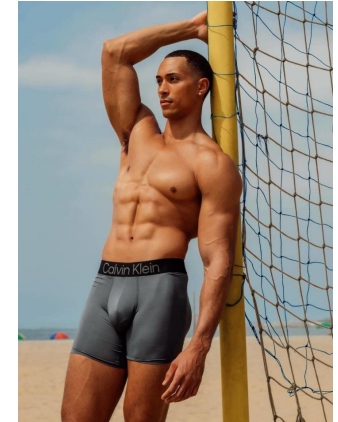

WIMBLEY

MANAGEMENT

Kalund Brown

Height : 6'4" | Chest : 41" | Waist : 33" | Inseam : 34" | Collar : 16" | Suit : L length / 42" us | Shoe : 13.5 us | Eyes : Brown | Hair : Black

WIMBLEY

MANAGEMENT

Kalund Brown

Height : 6'4" | Chest : 41" | Waist : 33" | Inseam : 34" | Collar : 16" | Suit : L length / 42" us | Shoe : 13.5 us | Eyes : Brown | Hair : Black

WIMBLEY

MANAGEMENT

Kalund Brown

Height : 6'4" | Chest : 41" | Waist : 33" | Inseam : 34" | Collar : 16" | Suit : L length / 42" us | Shoe : 13.5 us | Eyes : Brown | Hair : Black