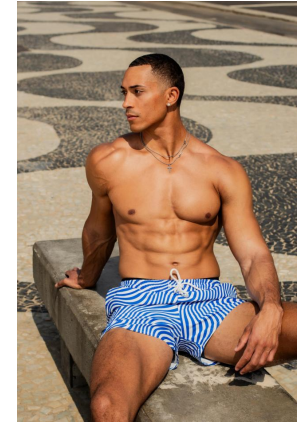

WIMBLEY

MANAGEMENT

Kalund Brown

Height : 6'4" | Chest : 41" | Waist : 33" | Inseam : 34" | Collar : 16" | Suit : L length / 42" us | Shoe : 13.5 us | Eyes : Brown | Hair : Black

WIMBLEY

MANAGEMENT

Kalund Brown

Height : 6'4" | Chest : 41" | Waist : 33" | Inseam : 34" | Collar : 16" | Suit : L length / 42" us | Shoe : 13.5 us | Eyes : Brown | Hair : Black

WIMBLEY

MANAGEMENT

Kalund Brown

Height : 6'4" | Chest : 41" | Waist : 33" | Inseam : 34" | Collar : 16" | Suit : L length / 42" us | Shoe : 13.5 us | Eyes : Brown | Hair : Black