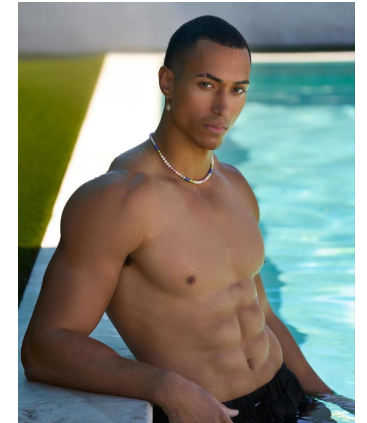

WIMBLEY

MANAGEMENT

Kalund Brown

Height : 6'4" | Chest : 41" | Waist : 33" | Inseam : 34" | Collar : 16" | Suit : L length / 42" us | Shoe : 13.5 us | Eyes : Brown | Hair : Black

WIMBLEY

MANAGEMENT

Kalund Brown

Height : 6'4" | Chest : 41" | Waist : 33" | Inseam : 34" | Collar : 16" | Suit : L length / 42" us | Shoe : 13.5 us | Eyes : Brown | Hair : Black

WIMBLEY

MANAGEMENT

Kalund Brown

Height : 6'4" | Chest : 41" | Waist : 33" | Inseam : 34" | Collar : 16" | Suit : L length / 42" us | Shoe : 13.5 us | Eyes : Brown | Hair : Black