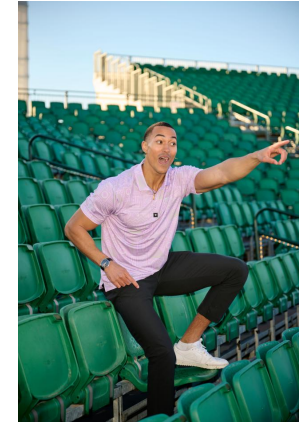

WIMBLEY

MANAGEMENT

Kalund Brown

Height : 6'4" | Chest : 41" | Waist : 33" | Inseam : 34" | Collar : 16" | Suit : L length / 42" us | Shoe : 13.5 us | Eyes : Brown | Hair : Black

WIMBLEY

MANAGEMENT

Kalund Brown

Height : 6'4" | Chest : 41" | Waist : 33" | Inseam : 34" | Collar : 16" | Suit : L length / 42" us | Shoe : 13.5 us | Eyes : Brown | Hair : Black

WIMBLEY

MANAGEMENT

Kalund Brown

Height : 6'4" | Chest : 41" | Waist : 33" | Inseam : 34" | Collar : 16" | Suit : L length / 42" us | Shoe : 13.5 us | Eyes : Brown | Hair : Black