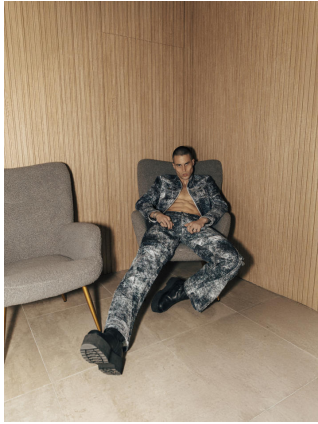

WIMBLEY

MANAGEMENT

Kenny Campbell

Height : 6'2" | Chest : 38" | Waist : 32" | Inseam : 32" | Suit : R length / 40" us | Shoe : 11 us | Eyes : Green | Hair : Brown

WIMBLEY

MANAGEMENT

Kenny Campbell

Height : 6'2" | Chest : 38" | Waist : 32" | Inseam : 32" | Suit : R length / 40" us | Shoe : 11 us | Eyes : Green | Hair : Brown