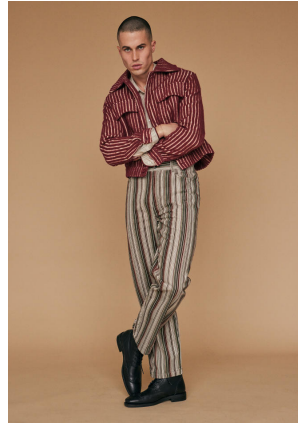

WIMBLEY

MANAGEMENT

Kenny Campbell

Height : 6'2" | Chest : 38" | Waist : 32" | Inseam : 32" | Suit : R length / 40" us | Shoe : 11 us | Eyes : Green | Hair : Brown

WIMBLEY

MANAGEMENT

Kenny Campbell

Height : 6'2" | Chest : 38" | Waist : 32" | Inseam : 32" | Suit : R length / 40" us | Shoe : 11 us | Eyes : Green | Hair : Brown