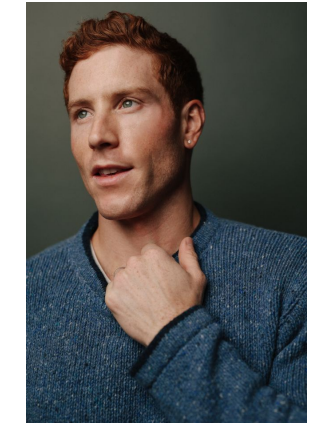

WIMBLEY

MANAGEMENT

Mike Del Moro

Height : 6'0" | Waist : 32" | Inseam : 32" | Collar : 15.5" | Suit : R length / 40" us | Shoe : 11 us | Eyes : Blue | Hair : Red

WIMBLEY

MANAGEMENT

Mike Del Moro

Height : 6'0" | Waist : 32" | Inseam : 32" | Collar : 15.5" | Suit : R length / 40" us | Shoe : 11 us | Eyes : Blue | Hair : Red