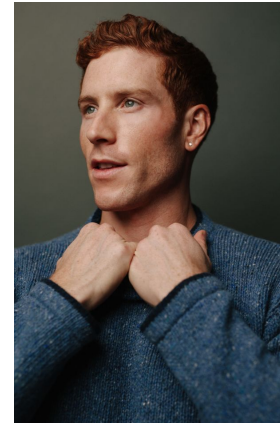

WIMBLEY

MANAGEMENT

Mike Del Moro

Height : 6'0" | Waist : 32" | Inseam : 32" | Collar : 15.5" | Suit : R length / 40" us | Shoe : 11 us | Eyes : Blue | Hair : Red

WIMBLEY

MANAGEMENT

Mike Del Moro

Height : 6'0" | Waist : 32" | Inseam : 32" | Collar : 15.5" | Suit : R length / 40" us | Shoe : 11 us | Eyes : Blue | Hair : Red