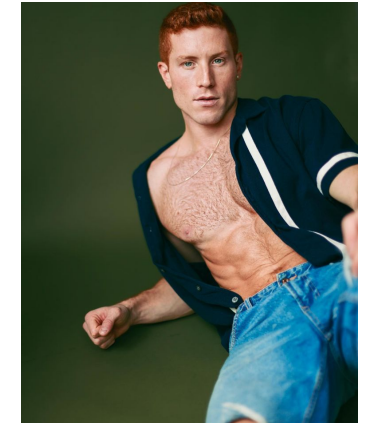

WIMBLEY

MANAGEMENT

Mike Del Moro

Height : 6'0" | Waist : 32" | Inseam : 32" | Collar : 15.5" | Suit : R length / 40" us | Shoe : 11 us | Eyes : Blue | Hair : Red

WIMBLEY

MANAGEMENT

Mike Del Moro

Height : 6'0" | Waist : 32" | Inseam : 32" | Collar : 15.5" | Suit : R length / 40" us | Shoe : 11 us | Eyes : Blue | Hair : Red