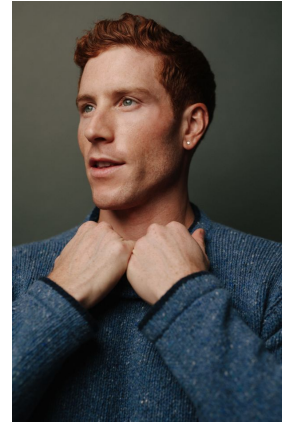

WIMBLEY

MANAGEMENT

Mike DelMoro

Height : 6'0" | Waist : 32" | Inseam : 32" | Collar : 15.5" | Suit : R length / 40" us | Shoe : 11 us | Eyes : Blue | Hair : Red

WIMBLEY

MANAGEMENT

Mike DelMoro

Height : 6'0" | Waist : 32" | Inseam : 32" | Collar : 15.5" | Suit : R length / 40" us | Shoe : 11 us | Eyes : Blue | Hair : Red

WIMBLEY

MANAGEMENT

Mike DeIMoro

Height : 6'0" | Waist : 32" | Inseam : 32" | Collar : 15.5" | Suit : R length / 40" us | Shoe : 11 us | Eyes : Blue | Hair : Red

WIMBLEY

MANAGEMENT

Mike DeIMoro

Height : 6'0" | Waist : 32" | Inseam : 32" | Collar : 15.5" | Suit : R length / 40" us | Shoe : 11 us | Eyes : Blue | Hair : Red