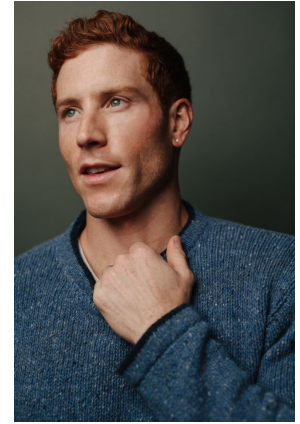

WIMBLEY

MANAGEMENT

Mike DelMoro

Height : 6'0" | Waist : 32" | Inseam : 32" | Collar : 15.5" | Suit : R length / 40" us | Shoe : 11 us | Eyes : Blue | Hair : Red

WIMBLEY

MANAGEMENT

Mike DelMoro

Height : 6'0" | Waist : 32" | Inseam : 32" | Collar : 15.5" | Suit : R length / 40" us | Shoe : 11 us | Eyes : Blue | Hair : Red

WIMBLEY

MANAGEMENT

Mike DeIMoro

Height : 6'0" | Waist : 32" | Inseam : 32" | Collar : 15.5" | Suit : R length / 40" us | Shoe : 11 us | Eyes : Blue | Hair : Red

WIMBLEY

MANAGEMENT

Mike DeIMoro

Height : 6'0" | Waist : 32" | Inseam : 32" | Collar : 15.5" | Suit : R length / 40" us | Shoe : 11 us | Eyes : Blue | Hair : Red