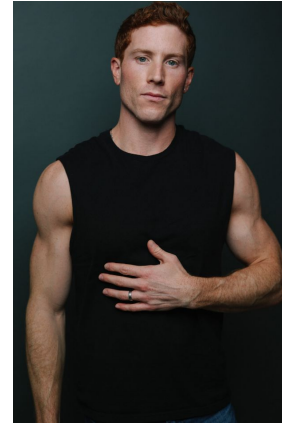

WIMBLEY

MANAGEMENT

Mike DelMoro

Height : 6'0" | Waist : 32" | Inseam : 32" | Collar : 15.5" | Suit : R length / 40" us | Shoe : 11 us | Eyes : Blue | Hair : Red

WIMBLEY

MANAGEMENT

Mike DelMoro

Height : 6'0" | Waist : 32" | Inseam : 32" | Collar : 15.5" | Suit : R length / 40" us | Shoe : 11 us | Eyes : Blue | Hair : Red

WIMBLEY

MANAGEMENT

Mike DeIMoro

Height : 6'0" | Waist : 32" | Inseam : 32" | Collar : 15.5" | Suit : R length / 40" us | Shoe : 11 us | Eyes : Blue | Hair : Red

WIMBLEY

MANAGEMENT

Mike DeIMoro

Height : 6'0" | Waist : 32" | Inseam : 32" | Collar : 15.5" | Suit : R length / 40" us | Shoe : 11 us | Eyes : Blue | Hair : Red