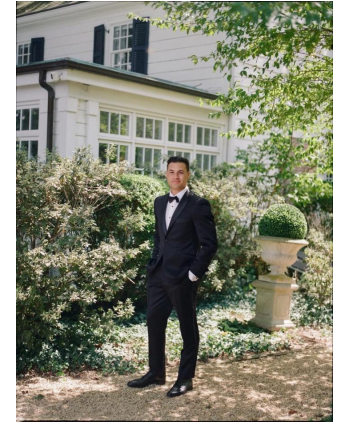

# WIMBLEY

MANAGEMENT

Niko Del Moro

Height : 6'0" | Waist : 32" | Inseam : 32" | Collar : 16" | Suit : S length / 42" us | Shoe : 11 us | Eyes : Brown | Hair : Brown

# WIMBLEY

MANAGEMENT

**Niko Del Moro**

**Height : 6'0" | Waist : 32" | Inseam : 32" | Collar : 16" | Suit : S length / 42" us | Shoe : 11 us | Eyes : Brown | Hair : Brown**