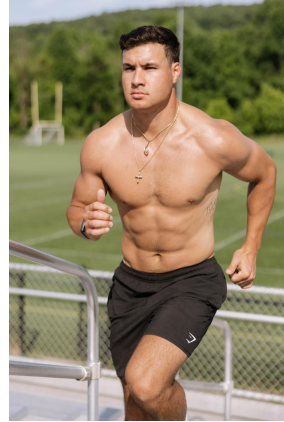

# WIMBLEY

MANAGEMENT

Niko Del Moro

Height : 6'0" | Waist : 32" | Inseam : 32" | Collar : 16" | Suit : S length / 42" us | Shoe : 11 us | Eyes : Brown | Hair : Brown