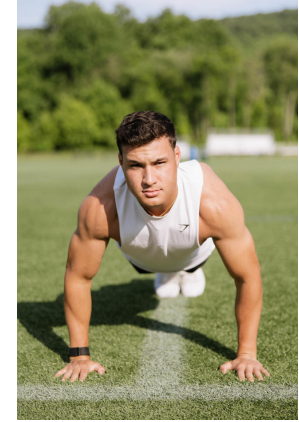

# WIMBLEY

MANAGEMENT

Niko Del Moro

Height : 6'0" | Waist : 32" | Inseam : 32" | Collar : 16" | Suit : S length / 42" us | Shoe : 11 us | Eyes : Brown | Hair : Brown