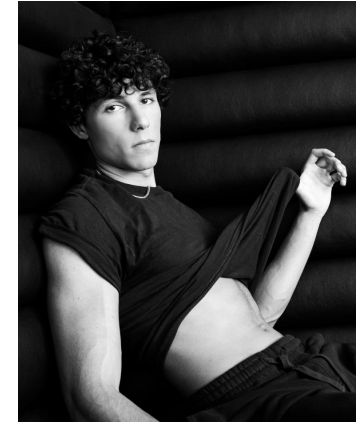

WIMBLEY

MANAGEMENT

Zachary Qualddaba

Height : 6'2.5" | Waist : 32" | Inseam : 33" | Shoe : 12 us | Eyes : Brown | Hair : Black

WIMBLEY

MANAGEMENT

Zachary Oualddaba

Height : 6'2.5" | Waist : 32" | Inseam : 33" | Shoe : 12 us | Eyes : Brown | Hair : Black

WIMBLEY

MANAGEMENT

Zachary Oualddaba

Height : 6'2.5" | Waist : 32" | Inseam : 33" | Shoe : 12 us | Eyes : Brown | Hair : Black

WIMBLEY

MANAGEMENT

Zachary Qualddaba

Height : 6'2.5" | Waist : 32" | Inseam : 33" | Shoe : 12 us | Eyes : Brown | Hair : Black

WIMBLEY

MANAGEMENT

Zachary Oualddaba

Height : 6'2.5" | Waist : 32" | Inseam : 33" | Shoe : 12 us | Eyes : Brown | Hair : Black