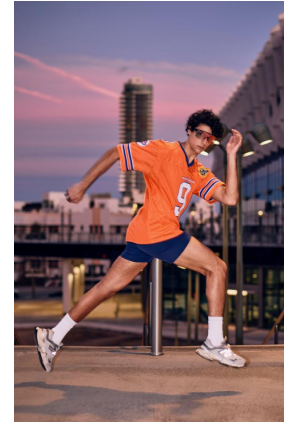

WIMBLEY

MANAGEMENT

Zachary Qualddaba

Height : 6'2.5" | Waist : 32" | Inseam : 33" | Shoe : 12 us | Eyes : Brown | Hair : Black

WIMBLEY

MANAGEMENT

Zachary Oualddaba

Height : 6'2.5" | Waist : 32" | Inseam : 33" | Shoe : 12 us | Eyes : Brown | Hair : Black

WIMBLEY

MANAGEMENT

Zachary Oualddaba

Height : 6'2.5" | Waist : 32" | Inseam : 33" | Shoe : 12 us | Eyes : Brown | Hair : Black

WIMBLEY

MANAGEMENT

Zachary Qualddaba

Height : 6'2.5" | Waist : 32" | Inseam : 33" | Shoe : 12 us | Eyes : Brown | Hair : Black

WIMBLEY

MANAGEMENT

Zachary Oualddaba

Height : 6'2.5" | Waist : 32" | Inseam : 33" | Shoe : 12 us | Eyes : Brown | Hair : Black