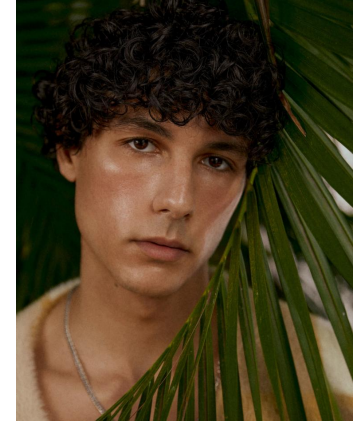

WIMBLEY

MANAGEMENT

Zachary Qualddaba

Height : 6'2.5" | Waist : 32" | Inseam : 33" | Shoe : 12 us | Eyes : Brown | Hair : Black

WIMBLEY

MANAGEMENT

Zachary Oualddaba

Height : 6'2.5" | Waist : 32" | Inseam : 33" | Shoe : 12 us | Eyes : Brown | Hair : Black

WIMBLEY

MANAGEMENT

Zachary Oualddaba

Height : 6'2.5" | Waist : 32" | Inseam : 33" | Shoe : 12 us | Eyes : Brown | Hair : Black

WIMBLEY

MANAGEMENT

Zachary Qualddaba

Height : 6'2.5" | Waist : 32" | Inseam : 33" | Shoe : 12 us | Eyes : Brown | Hair : Black

WIMBLEY

MANAGEMENT

Zachary Oualddaba

Height : 6'2.5" | Waist : 32" | Inseam : 33" | Shoe : 12 us | Eyes : Brown | Hair : Black