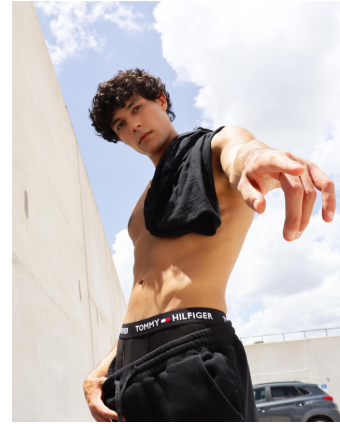

WIMBLEY

MANAGEMENT

Zachary Qualddaba

Height : 6'2.5" | Waist : 32" | Inseam : 33" | Shoe : 12 us | Eyes : Brown | Hair : Black

WIMBLEY

MANAGEMENT

Zachary Oualddaba

Height : 6'2.5" | Waist : 32" | Inseam : 33" | Shoe : 12 us | Eyes : Brown | Hair : Black

WIMBLEY

MANAGEMENT

Zachary Oualddaba

Height : 6'2.5" | Waist : 32" | Inseam : 33" | Shoe : 12 us | Eyes : Brown | Hair : Black

WIMBLEY

MANAGEMENT

Zachary Qualddaba

Height : 6'2.5" | Waist : 32" | Inseam : 33" | Shoe : 12 us | Eyes : Brown | Hair : Black

WIMBLEY

MANAGEMENT

Zachary Oualddaba

Height : 6'2.5" | Waist : 32" | Inseam : 33" | Shoe : 12 us | Eyes : Brown | Hair : Black