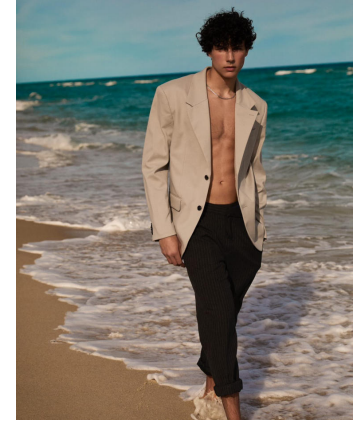

WIMBLEY

MANAGEMENT

Zachary Qualddaba

Height : 6'2.5" | Waist : 32" | Inseam : 33" | Shoe : 12 us | Eyes : Brown | Hair : Black

WIMBLEY

MANAGEMENT

Zachary Oualddaba

Height : 6'2.5" | Waist : 32" | Inseam : 33" | Shoe : 12 us | Eyes : Brown | Hair : Black

WIMBLEY

MANAGEMENT

Zachary Oualddaba

Height : 6'2.5" | Waist : 32" | Inseam : 33" | Shoe : 12 us | Eyes : Brown | Hair : Black

WIMBLEY

MANAGEMENT

Zachary Qualddaba

Height : 6'2.5" | Waist : 32" | Inseam : 33" | Shoe : 12 us | Eyes : Brown | Hair : Black

WIMBLEY

MANAGEMENT

Zachary Oualddaba

Height : 6'2.5" | Waist : 32" | Inseam : 33" | Shoe : 12 us | Eyes : Brown | Hair : Black